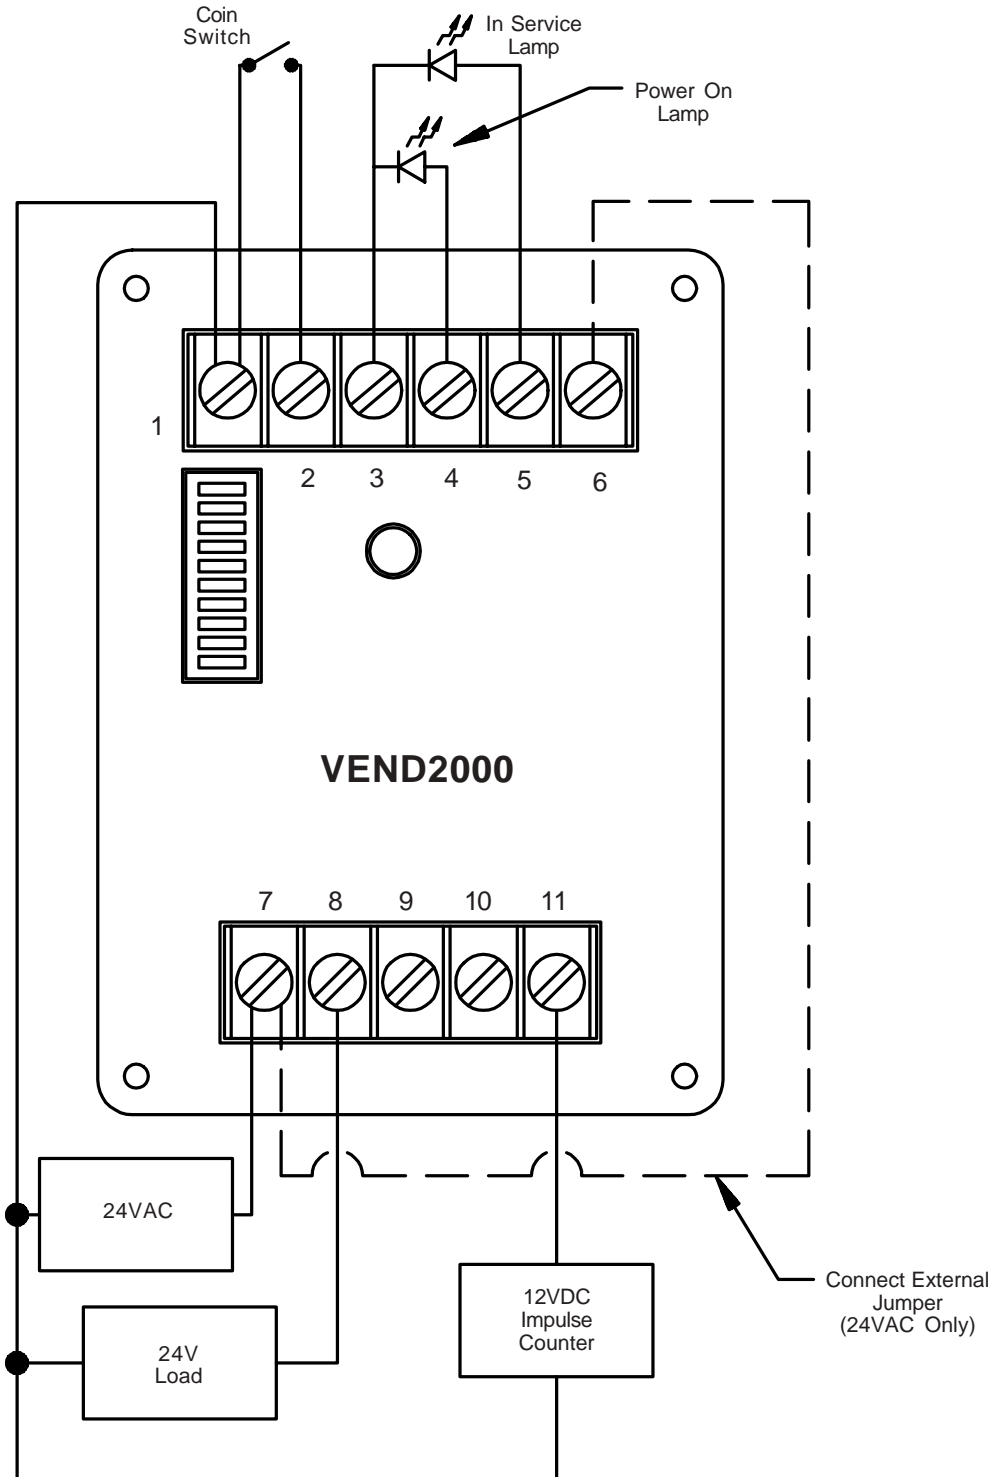

APPLICATION NOTE AN2001

Wiring Diagram for Operating the VEND2000 on 24 VAC

P.O. Box 2956 · Syracuse · New York · 13220
Phone: (315) 433-1150 Fax: (315) 433-1521
Toll Free US & Canada (800) 334-0837
Email: sales@infitec.com

email: sales@infitec.com
engineering@infitec.com

24VAC Connections