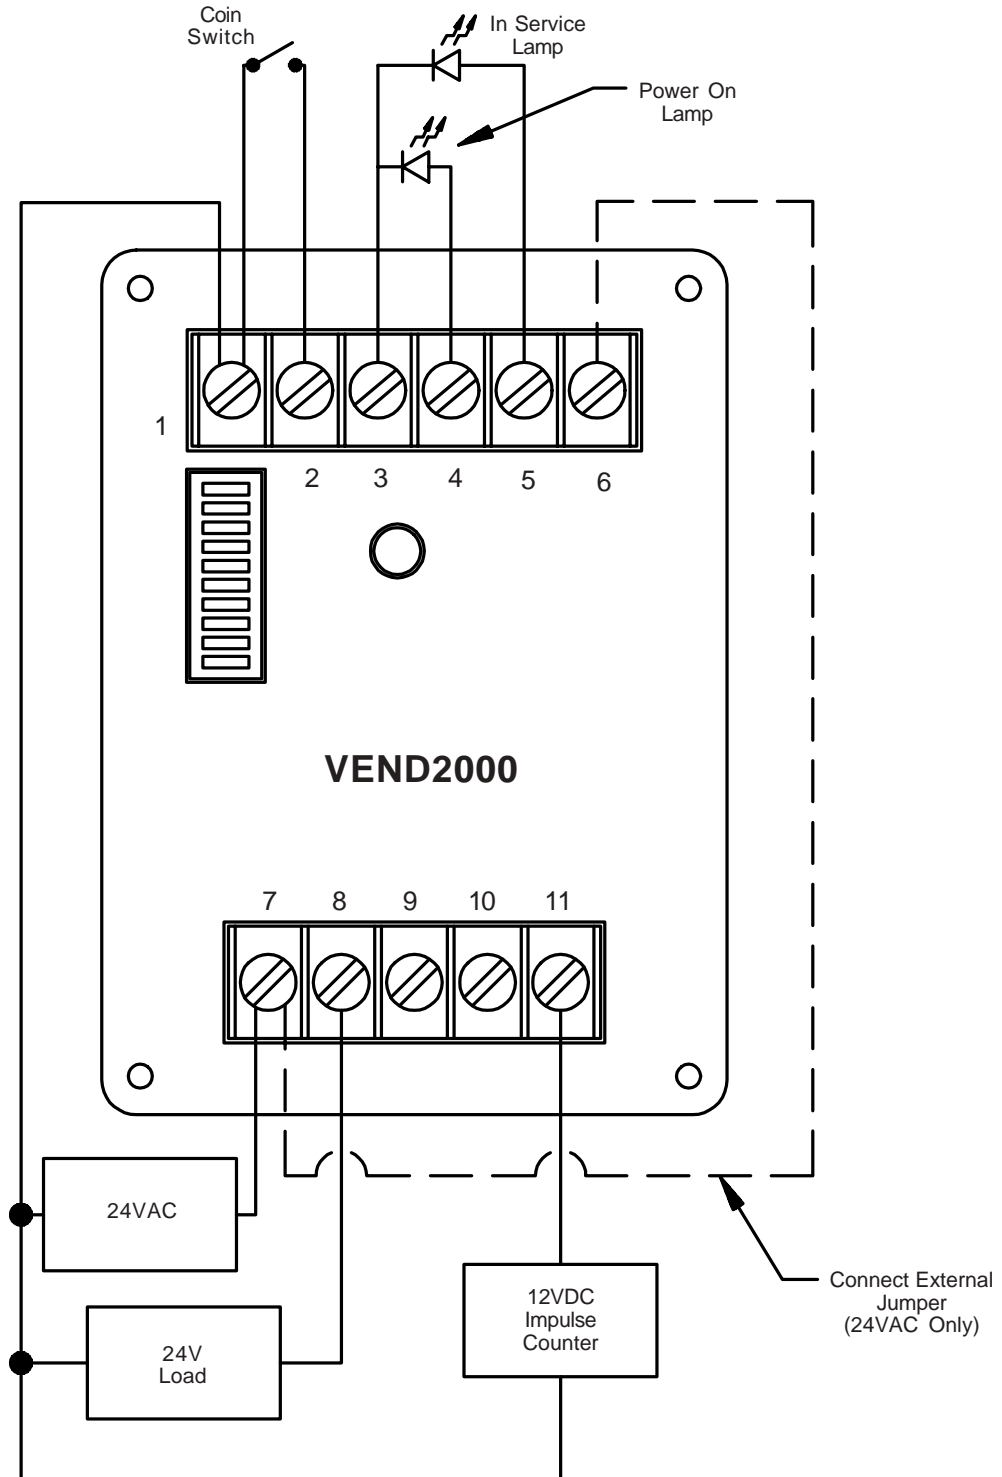

APPLICATION NOTE AN2001

Wiring Diagram for Operating the VEND2000 on 24 VAC

P.O. Box 2956 · Syracuse · New York · 13220
Phone: (315) 433-1150 Fax: (315) 433-1521
Toll Free US & Canada (800) 334-0837
Email: sales@infitec.com

email: sales@infitec.com
engineering@infitec.com

24VAC Connections